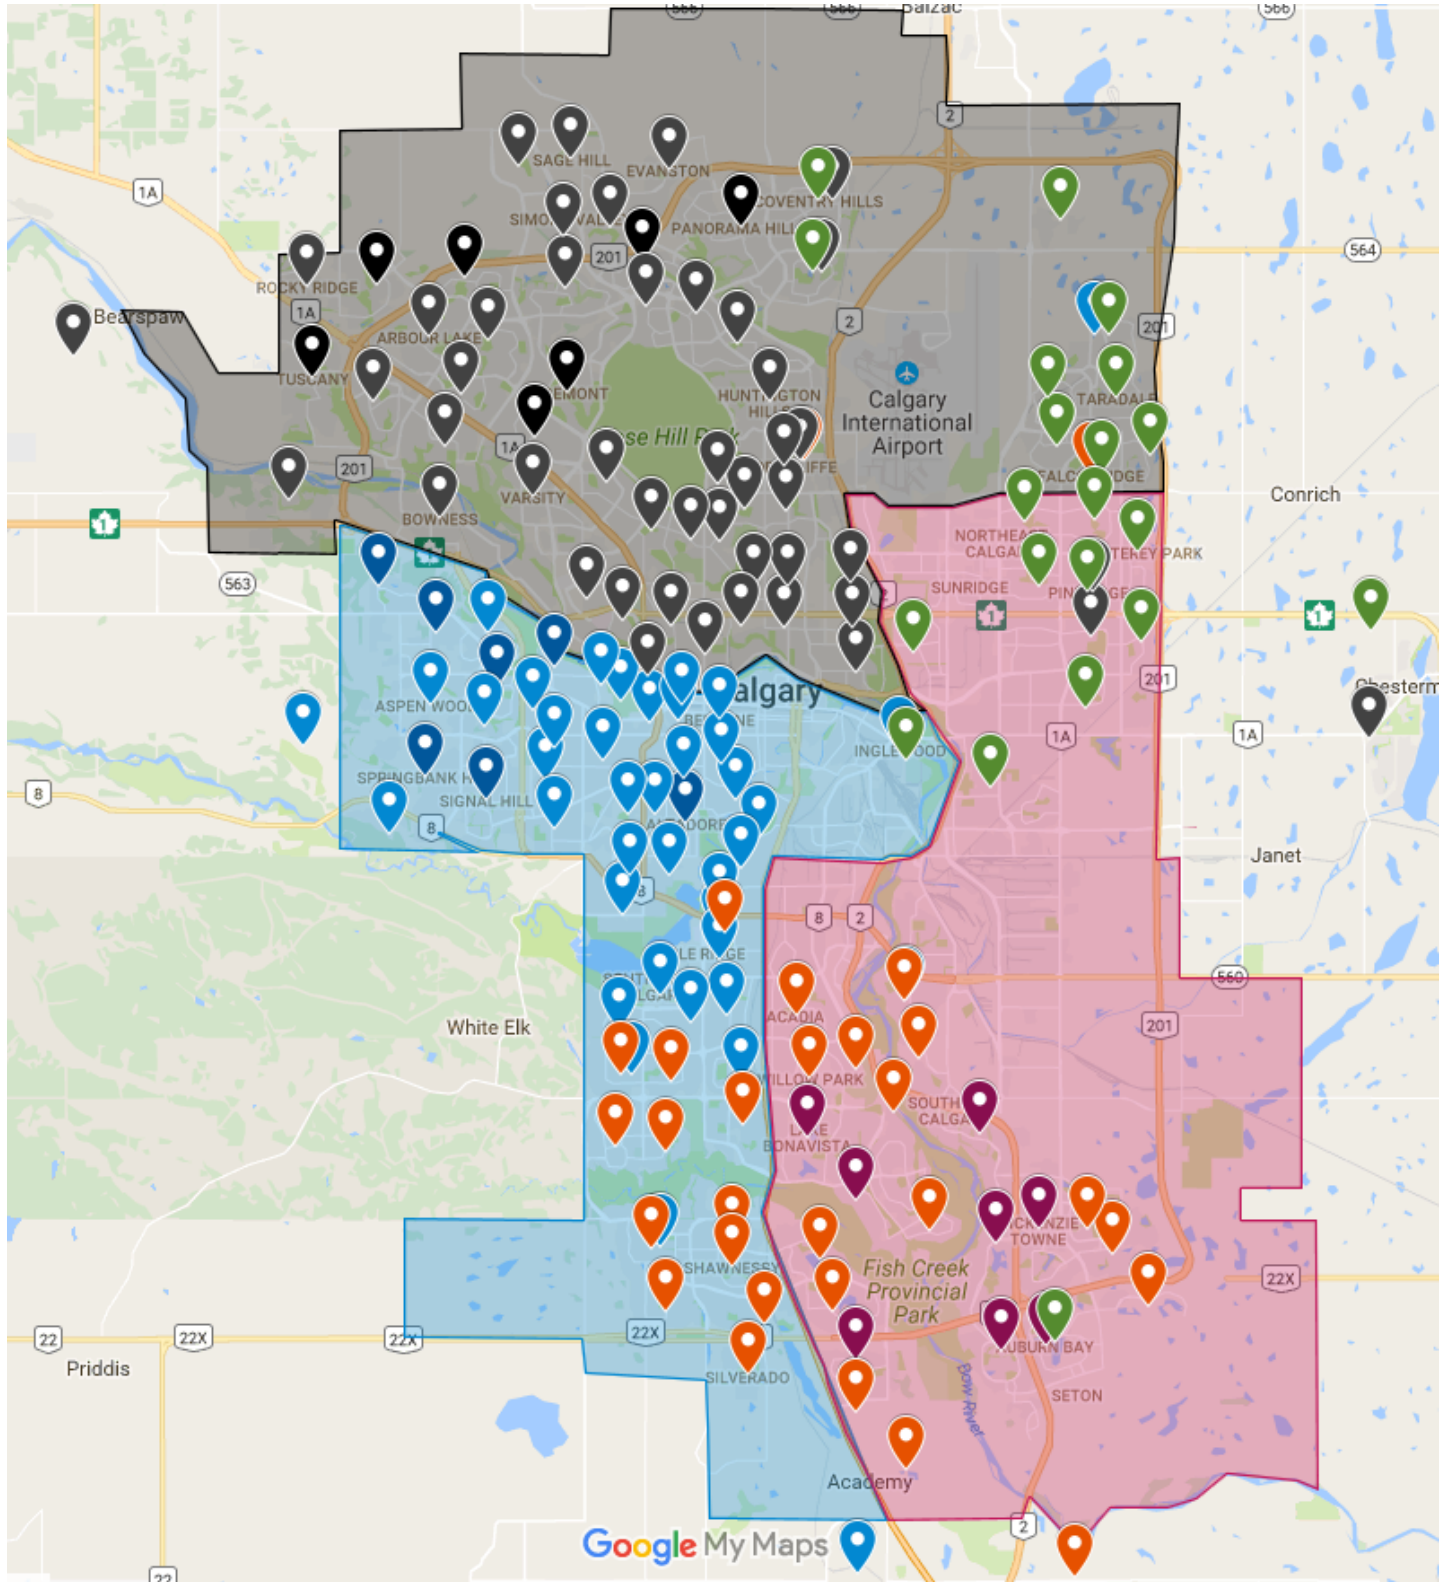

Ringette Calgary Boundaries

commencing 2018-19

Note: the coloured pins represent communities with current players. Grey and dark black are current NWRA players (dark black being communities with more than 15 currently registered players). Green are current Cal East players. Orange and Purple are current BVRA players (purple being communities with more than 15 currently registered players). Light and dark blue are SCRA players (dark blue being communities with more than 15 currently registered players)